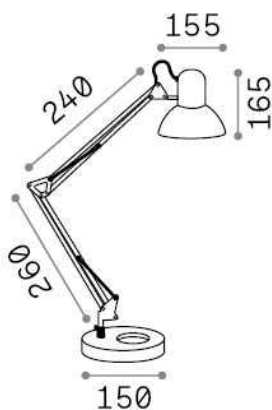

### Indoor - Table lamps

Indoor table lamp with in-built switch and direct light emission

<b>Ean</b>	8021696108094
<b>Item</b>	KELLY TL1 NERO
<b>Installation</b>	Table
<b>Guarantee</b>	5 years
<b>Gross weight</b>	1.64 kg
<b>Volume</b>	0.006528 m <sup>3</sup>

## Technical info

<b>Net weight</b>	1.51 kg
<b>Insulation class</b>	II
<b>Protection index</b>	IP20
<b>Compliance</b>	CE
<b>Operating temperature</b>	0° ~ +40 °C
<b>Full load efficiency</b>	X
<b>Dimmer</b>	NO
<b>Power output</b>	220-240 V AC Integrated switch button
<b>Power supply</b>	Not required